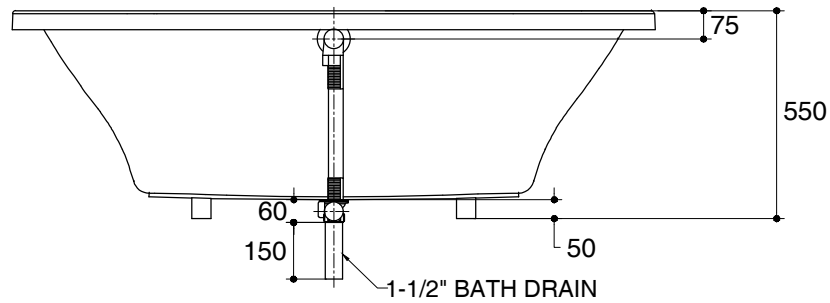

Dimensions are approximate.

Unit: mm

Recommended Faucet Area

SKU	K-18345X-0
Name	EVOK
Description	PLAIN BATH

KOHLER

*The recommended dimension for installation can be adjusted according to user preferences and layout.