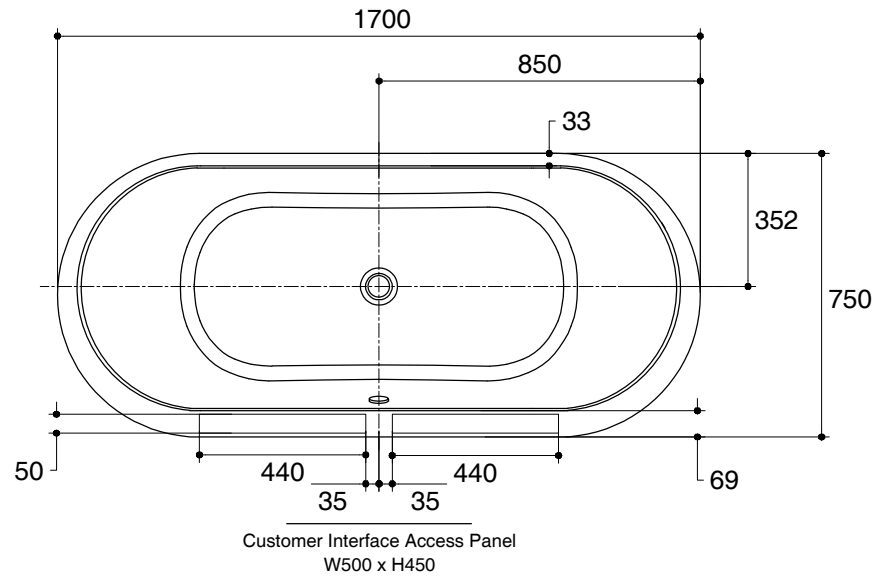

Dimensions are approximate.

Unit: mm

Recommended Faucet Area

SKU	K-18345X-0
Name	EVOK
Description	PLAIN BATH

KOHLER

*The recommended dimension for installation can be adjusted according to user preferences and layout.