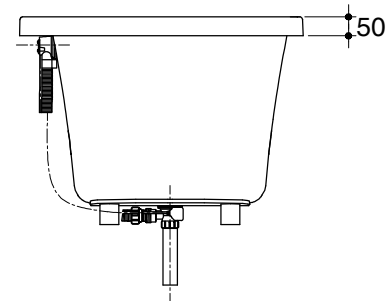

Dimensions are approximate.

Unit: mm

Recommended Faucet Area

SKU	K-18345X-0
Name	EVOK
Description	PLAIN BATH

KOHLER

*The recommended dimension for installation can be adjusted according to user preferences and layout.